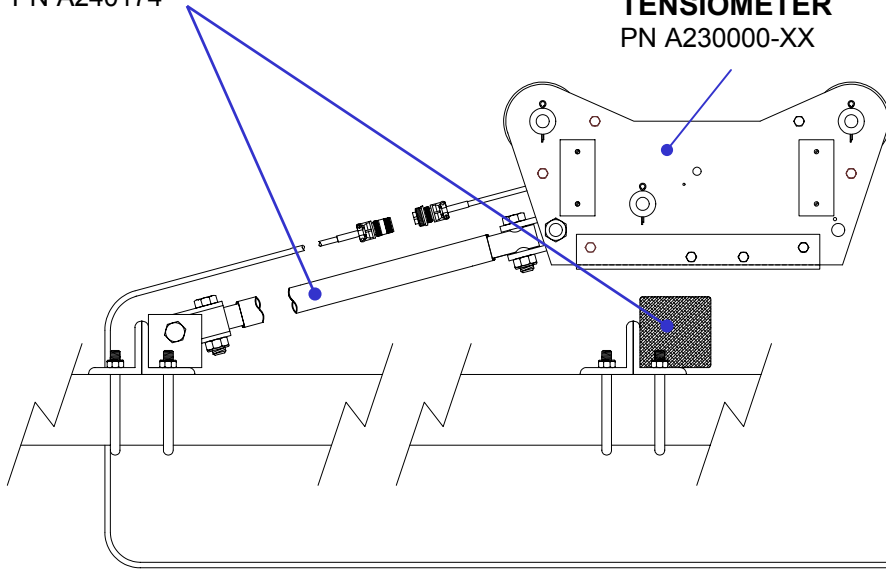

SWING ARM AND MOUNTING BRACKET PLUS LANDING PAD
PN A240174

HRT-181 TENSIO METER
Available for the following rope sizes; -1/2",-3/4",-5/8",-7/8",9/16",-1"

HRT 181 TENSIO METER
PN A230000-XX

Load Cell cables available in lengths from 1 to 500 feet

LOAD CELL CABLE
PN A048010-XX

SINGLE LOAD NON-A2B CABLE
PN A040001

LOHD-985 METER
PN A3100104

LOHD-985 TIP-MOUNT SINGLE LOAD NO A2B

Greer LOHD-985 System