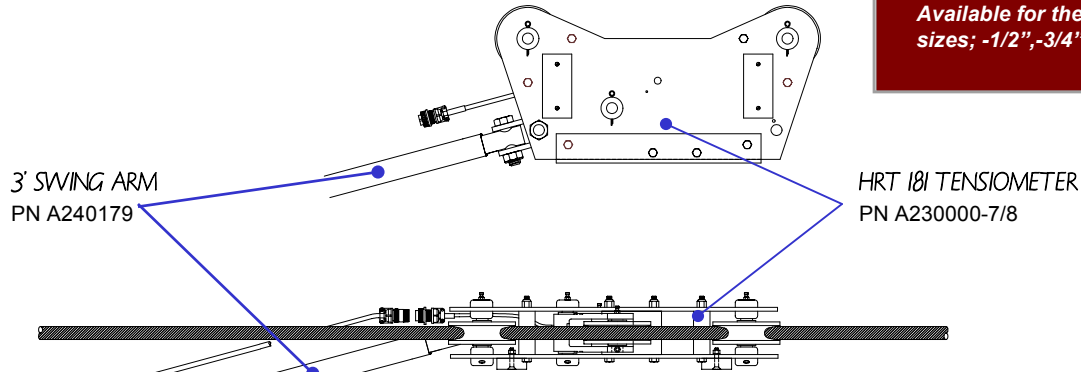

HRT-181 TENSIO METER
Available for the following rope sizes; -1/2", -3/4", -5/8", -7/8", 9/16", -1"

Load Cell cables available in lengths from 1 to 500 feet

10' LOAD CELL CABLE
PN A048010-10

A2B SWITCH
PN A251005

10' A2B CABLE
PN A048000-10

DUMMY LOAD PLUG
PN A040000

A2B WEIGHT & CHAIN ASSY
PN A251005

CABLE ASSEMBLY
8 WAY DISPLAY
TO J-BOX
PN A048050-25

8-Way Cables available in lengths from 2 foot to 600 feet

JUNCTION BOX
PN A260003

Greer LOHD-985 System

LOHD-985 METER
PN A300104

LOHD-985 HYDRAULIC TIP MOUNT HORIZONTAL INSTALL PLUS A2B