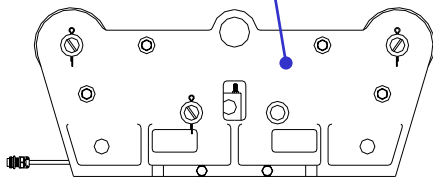

LOAD CELL CABLE
PN A048010-xx

A2B SHORTING PLUG
PN S035020

LOAD CELL DOG BONE
30K CELL -PN A235200-030K
50K CELL -PN A235200-050K

Use adapter plate including pins when using 30K load cell, PN A235999

SWING ARM AND MOUNTING BRACKET PLUS LANDING PAD
PN A240174

HRT 181 TENSIO METER
PN A230000-xx

CABLE ASSEMBLY 8 WAY STORAGE REEL TO J-BOX
PN A048050-xx

JUNCTION BOX
PN A260003

Greer LALT-1151L System

STORAGE REEL
PN A240105

CABLE ASSEMBLY 8 WAY METER TO STORAGE REEL
PN A048050-xx

ANGLE SENSOR
PN A220220

CABLE ASSEMBLY, ANGLE SENSOR TO METER 30 FEET
PN A047037

LALT-1151L METER
PN A310107

HRT 179 TENSIO METER
FOR ROPE SIZES ABOVE 1
PN A230010-xx

HRT-179 TENSIO METER
Available for the following rope sizes; -1 1/8", 1 1/4"