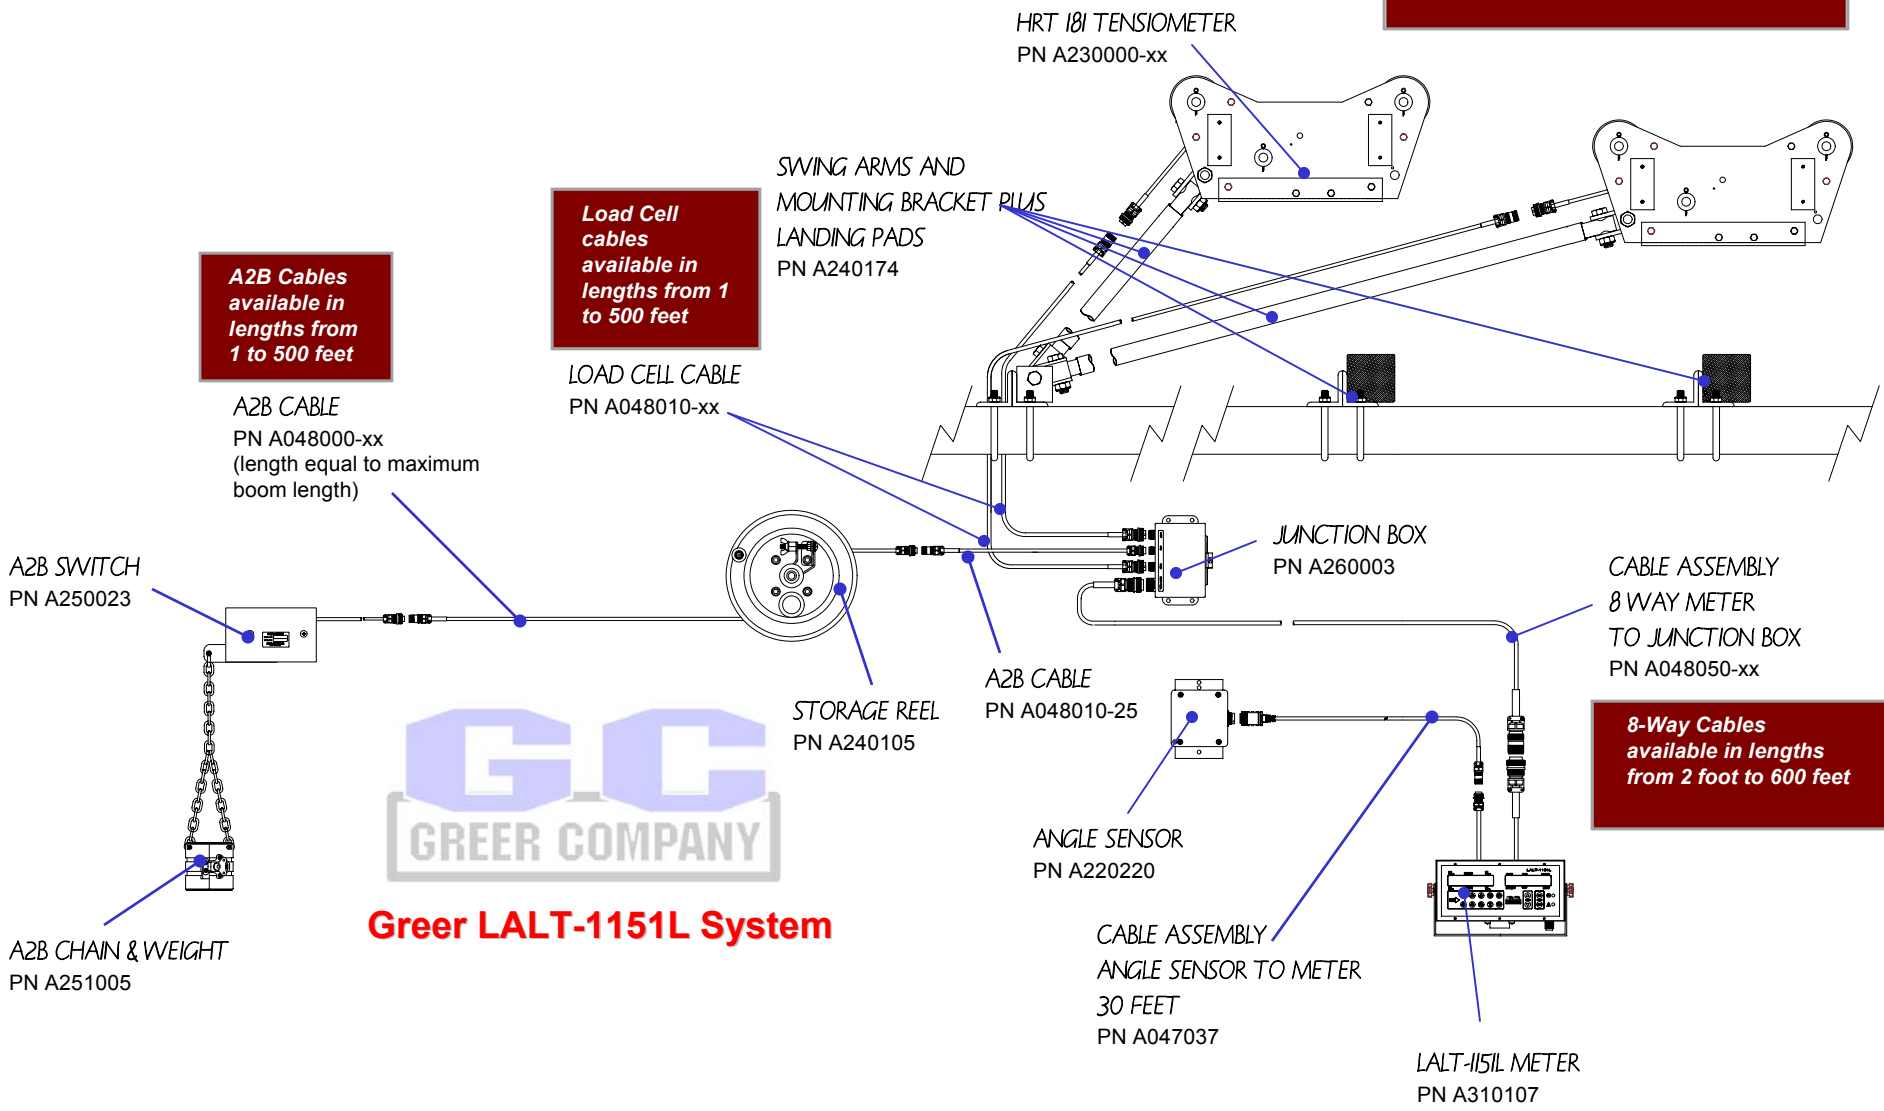

HRT-181 TENSIOMETER
Available for the following rope sizes; -1/2", -3/4", -5/8", -7/8", 9/16", -1"

A2B Cables available in lengths from 1 to 500 feet

Load Cell cables available in lengths from 1 to 500 feet

8-Way Cables available in lengths from 2 foot to 600 feet

Greer LALT-1151L System

LALT-1151L LATTICE BUTT-MOUNT DUAL LOAD INCLUDING MAIN A2B